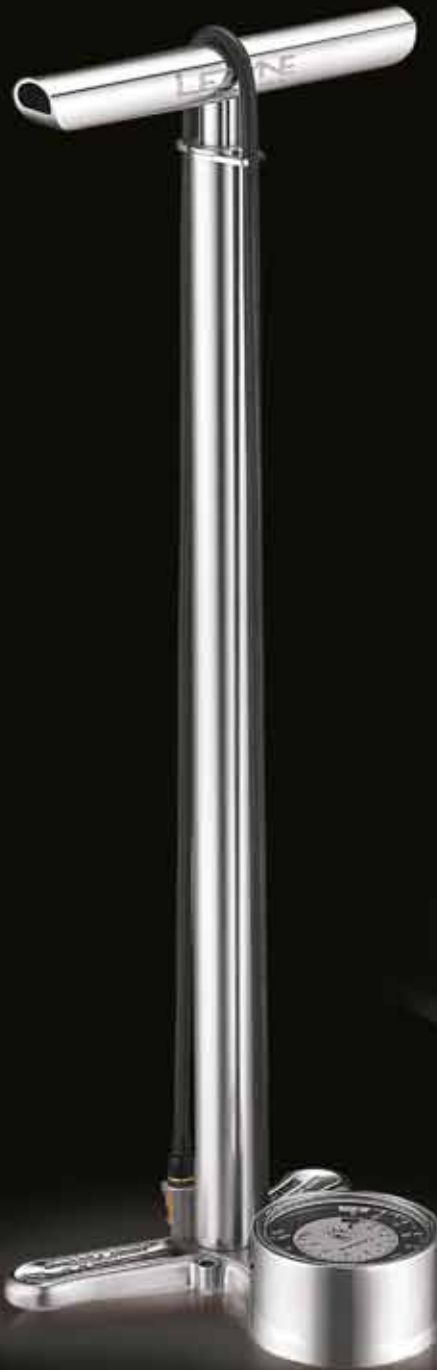

A GAUGE YOU CAN
ACUTALLY READ.
3.5" GAUGE. BIG & BOLD.