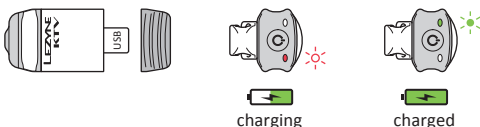

Charging

Run Times and Modes

FL1 STANDARD	FLASH 1/2/3	PULSE	SOLID
	15 LUMENS	15 LUMENS	15 LUMENS
	9:30 h : min	6:30 h : min	4:30 h : min

More Information

For more info go to: www.lezyne.com/support

CA PROP 65 WARNING: This product may contain chemicals known to the State of California to cause cancer and birth defects or other reproductive harm (California law requires this warning to be given to customers in the State of California). For more info: www.lezyne.com/prop65